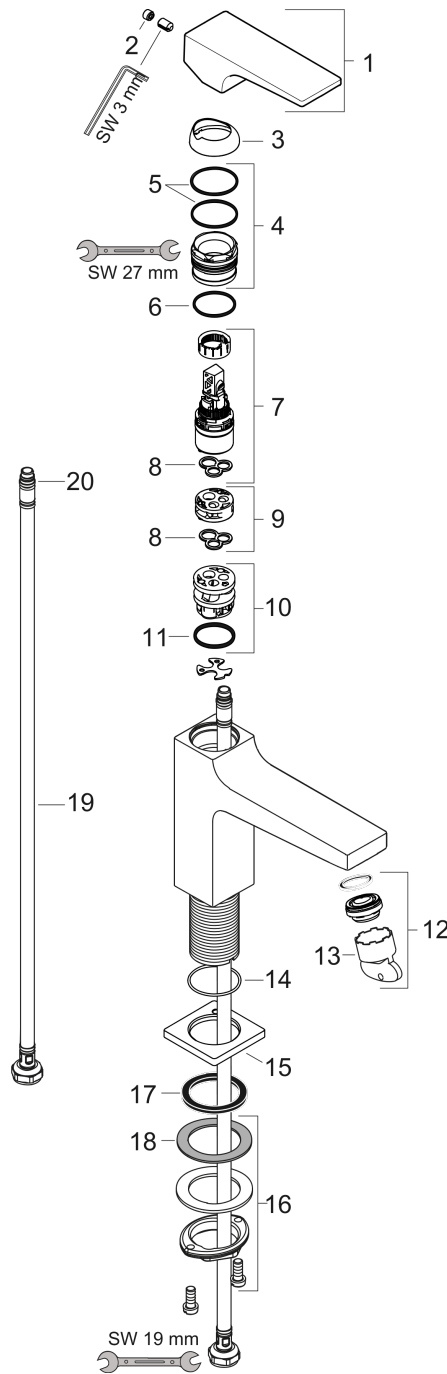

Metropol

Single lever basin mixer 110 with lever handle and push-open waste set

Surfaces: **Matt White** Article Number: **32507700**

Description

product features

- consists of: single lever basin mixer, waste set
- ComfortZone 110
- projection 135 mm
- spray type: normal spray
- maximum flow rate at 3 bar: 5 l/min
- ceramic cartridge
- temperature limitation adjustable
- suitable for continuous flow water heaters
- push-open waste set G 1¼
- material waste set: metal
- connection type: G ¾ connections
- connection dimension: DN15

Technology

Design awards

reddot award 2017
winner

DESIGN
AWARD
2017

DESIGN
AWARD
2020

Product image

Scale drawing

Flowchart

Metropol
Single lever basin mixer 110 with lever handle and push-open waste set
 Surfaces: **Matt White** Article Number: **32507700**

Exploded Drawing

Year of production: >11/19

Metropol

Single lever basin mixer 110 with lever handle and push-open waste set

Surfaces: **Matt White** Article Number: **32507700**

Spare part list

Year of production: >11/19

Pos.	Description	Article Number	Price	PU
1	handle	92995700	-	1
2	screw cover	95704000	-	1
3	flange	92625700	-	1
4	nut	92689000	-	1
5	O-ring 27x1,5	92527000	-	1
6	O-ring 25x1,5	98146000	-	1
7	cartridge, assy	97685000	-	1
8	seal	98865000	-	1
9	adapter for cartridge	92628000	-	1
10	adapter for cartridge	98866000	-	1
11	O-ring 23x2	98398000	-	1
12	aerator M24x1 (5 l/min)	92996000	-	1
13	service tool	95661000	-	1
14	O-ring 32x1,5	92936000	-	1
15	escutcheon	93048700	-	1
16	fixing set (Ø 32)	13961000	-	1
17	flat seal	98749000	-	1
18	lever collar	97548000	-	1
19	connection hose 600 mm M8x0,75 G3/8	96556000	-	1
20	O-ring 6,6x1,6	93019000	-	1
a	push-open waste set	50100700	-	1
b	fixation extension 35 mm	13898000	-	1