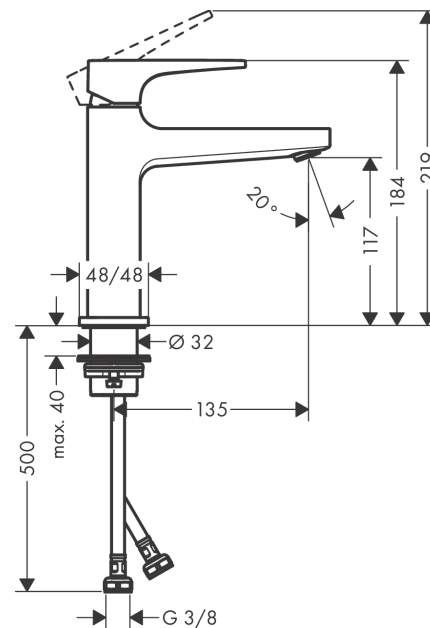

Scale drawing