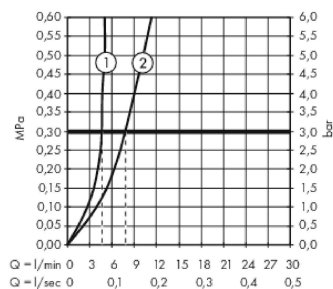

Metropol

Single lever basin mixer 110 with lever handle and push-open waste set

Surfaces: **Matt White** Article Number: **32507700**

Description

product features

- consists of: single lever basin mixer, waste set
- ComfortZone 110
- projection 135 mm
- spray type: normal spray
- maximum flow rate at 3 bar: 5 l/min
- ceramic cartridge
- temperature limitation adjustable
- suitable for continuous flow water heaters
- push-open waste set G 1¼
- material waste set: metal
- connection type: G ¾ connections
- connection dimension: DN15

Technology

Design awards

reddot award 2017
winner

DESIGN
AWARD
2017

DESIGN
AWARD
2020

Product image

Scale drawing

Flowchart